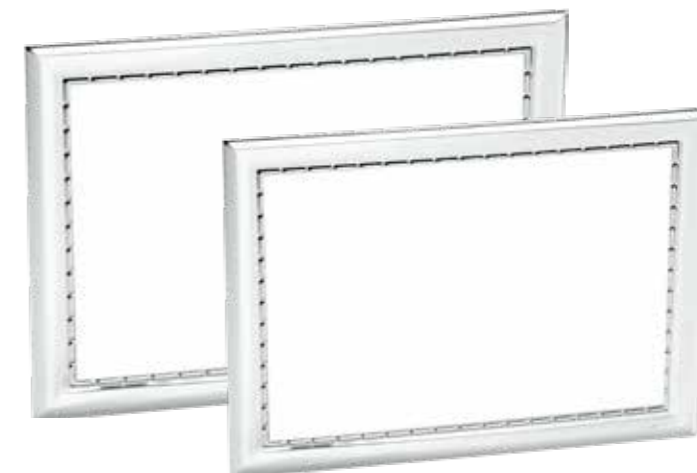

BORDO BOMBATO ARGENTO LUCIDO, INTERNO BIANCO
GLOSSY SILVER CURVED EDGE, WHITE INTERIOR

T19SW

Art.	LxH/cm
180130	18 x 13
200150	20 X 15