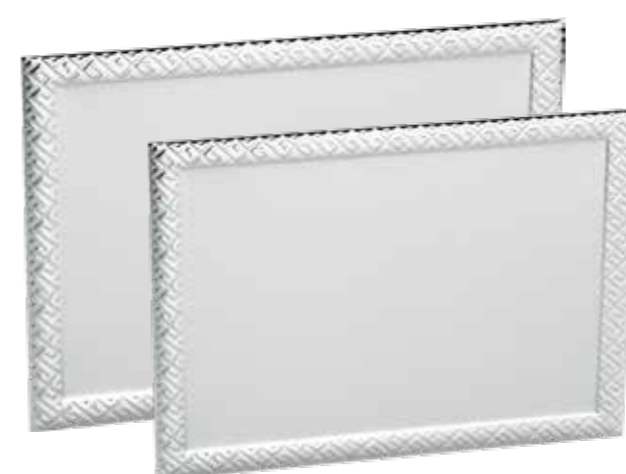

BORDO BOMBATO ARGENTO LAVORATO, INTERNO ARGENTO
WORKED SILVER CURVED EDGE, SILVER INTERIOR

T20SS

Art.	LxH/cm
180130	18 x 13
200150	20 X 15