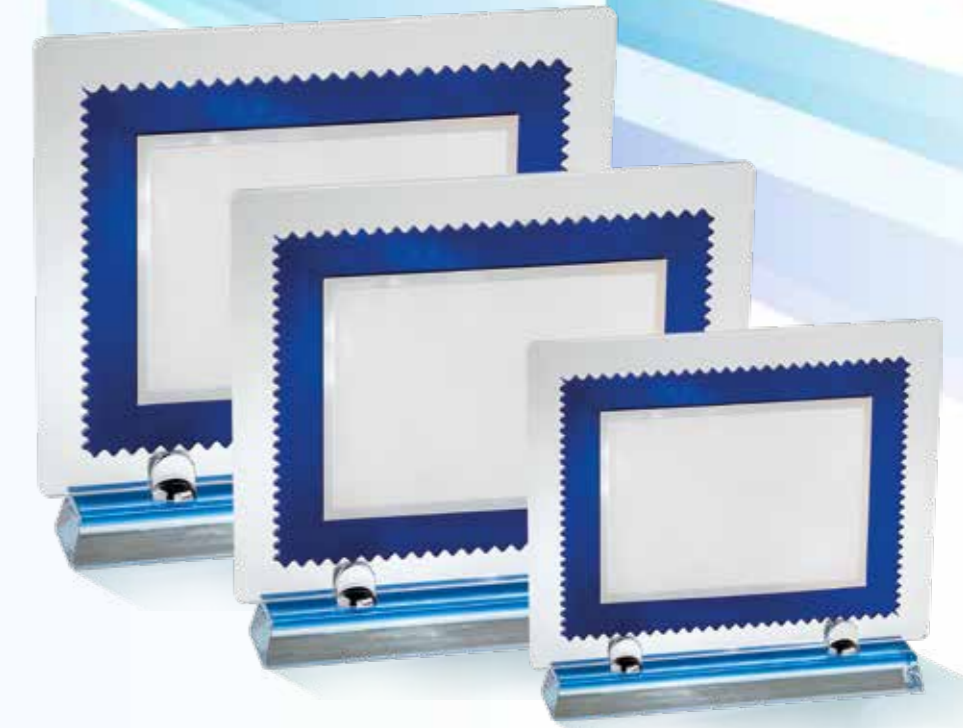

11717

Art.	LxH/cm	Targa/cm
-1	24 x 22	16 x 12
-2	26 x 25	18 x 13
-3	30 x 28	20 x 15

SPESSORE | THICKNESS 10 MM

Targa non inclusa | Plate not included