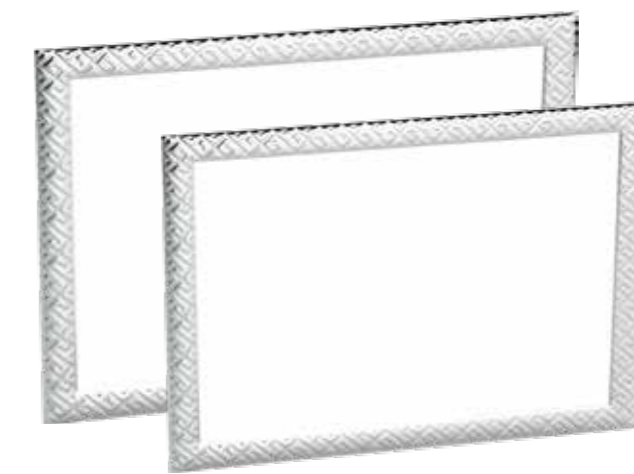

T18SSITA

Art.	LxH/cm
180130	18 x 13
200150	20 X 15

BORDO BOMBATO ARGENTO LAVORATO, INTERNO ARGENTO
WORKED SILVER CURVED EDGE, SILVER INTERIOR

T20SS

Art.	LxH/cm
180130	18 x 13
200150	20 X 15

BORDO BOMBATO ARGENTO LAVORATO, INTERNO BIANCO
WORKED SILVER CURVED EDGE, WHITE INTERIOR