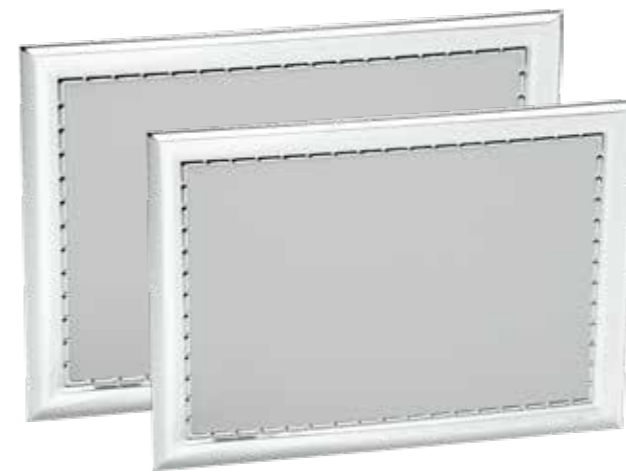

BORDO BOMBATO ARGENTO LUCIDO, INTERNO ARGENTO
GLOSSY SILVER CURVED EDGE, SILVER INTERIOR

T19SS

Art.	LxH/cm
180130	18 x 13
200150	20 X 15

PER STAMPA SUBLIMATICA HD
FOR HD SUBLIMATION PRINTING